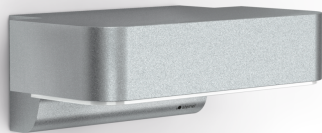

Sensor-switched LED outdoor light

L 800 SC

Silver
EAN 4007841 087555
Article number 087555

Circuit diagram Bluetooth